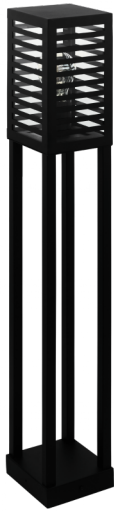

900139
ALAMONTE 3

General Information

Material number	900139
Type	floor light
Product segment	Outdoor
Theme	sonstige / nicht zuordenbar

Dimensions

Article Height (in mm)	1000
Article Width (in mm)	150
Article Length (in mm)	150
Net Weight (in kg)	5.8 Kilogram

Material & Colour

Enclosure Material	aluminium, steel
Enclosure Colour	black

Functionality

Switch Type	without switch
Battery	No

Technical Information

Protection Degree	IP44
Protection Class	1
Mains Voltage	220-240V,50/60Hz
Operation Voltage	220-240V,50/60Hz
max. Wattage (1)	1X60W

Illuminant 1

Illuminant Type (1)	E27
Illuminant incl. (1)	Exclusive
Socket Type (1)	E27